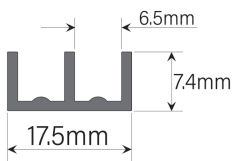

6mm Plastic Sliding Track - Bottom - Black - 1.83 Metres (Model: G0022)

- For sliding glass door & window systems.
- Sold in 1.83 metre lengths.

Attributes:

Product Code: G0022

Unit Of Sale: 1.83 Mtr

General Wall Thickness 1.4mm