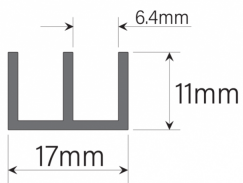

6mm Plastic Sliding Track - Top - Black - 1.83 Metres (Model: G0021)

- For sliding glass door & window systems.
- Sold in 1.83 metre lengths.

General Wall Thickness 1.3mm

Attributes:

Product Code: G0021

Unit Of Sale: 1.83 Mtr