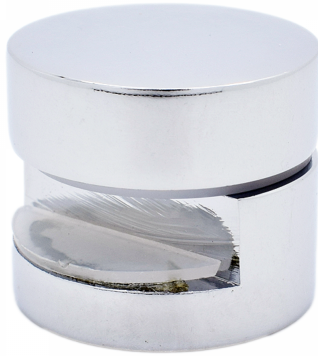

Off Wall Mirror/Sign Fixing 25mm Dia x 20mm Chrome (Model: H0230)

- Off wall mirror / sign fixing.
- Chrome Plated finish.
- 25mm Diameter x 20mm in Length.

Attributes:

Product Code: H0230

Unit Of Sale: Each