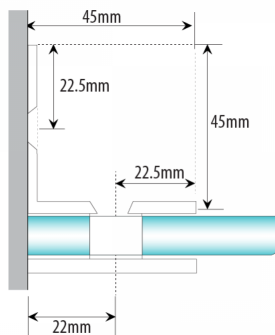

Wall Mount -L Type Shower Fixing - Satin Chrome (Model: JGX45.1LSC)

- Constructed of SUS 304 Stainless Steel.
- Size: 45 x 48mm each plate.
- Glass thickness range: 6mm, 8mm, 10mm or 12mm tempered safety glass.
- Hole Size Required 16mm.
- Complete with gaskets, stainless steel screws & wall plugs.