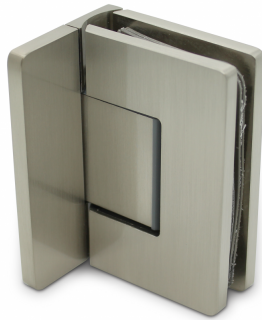

Amazon Range Offset Wall To Glass Shower Hinge - Brushed Nic (Model: JHI405SC)

- The Shower Door Hinge has an adjustable closing position.
- Door Hinge screws are hidden, for uniform design appeal.
- Door Hinges come with gaskets to prevent glass damage.
- Suitable for 10mm to 12mm thick glass.

- Shower Door Hinge specifications:
 - Material: Brass
 - Finish: Brushed Nickel (Satin Stainless Effect)
 - Max Door width: 800 mm
 - Max Door weight: 40 Kg
 - Open 90° (inwards/outwards), with a 15° self-centering return function
 - Closing angle adjustable for a perfect close

Attributes:

Product Code: JHI405SC

Unit Of Sale: Pair

Fix to Door