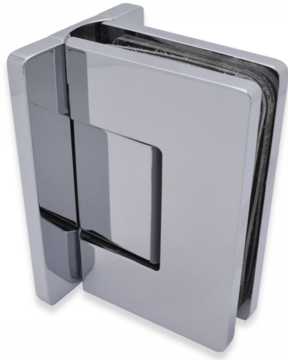

Amazon Range Wall To Glass Shower Hinge - Polished Chrome (Model: JHI401PC)

- The Shower Door Hinge has an adjustable closing position.
- Door Hinge screws are hidden, for uniform design appeal.
- Door Hinges come with gaskets to prevent glass damage.
- Suitable for 10mm to 12mm thick glass.
- Shower Door Hinge specifications:
 - Material: Brass
 - Finish: Polished Chrome
 - Max Door width: 800 mm
 - Max Door weight: 40 Kg
 - Open 90° (inwards/outwards), with a 15° self-centering return function
 - Closing angle adjustable for a perfect close