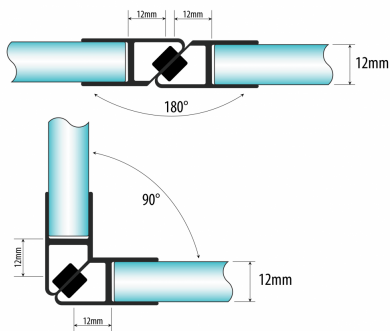

Set Of Magnetic Seals 12mm Glass For 90 or 180 Degree (Model: JPG12.90.180)

- Magnetic shower door seals for frameless glass to close more tightly.
- Made of co-extruded material with soft magnetic receiver.
- Magnetic shower door seals suitable for 12mm thick glass.
- To create a 90° or 180° angle with glass.
- Supplied in 2200mm lengths.

Attributes:

Product Code: JPG12.90.180

Unit Of Sale: Set Of 2