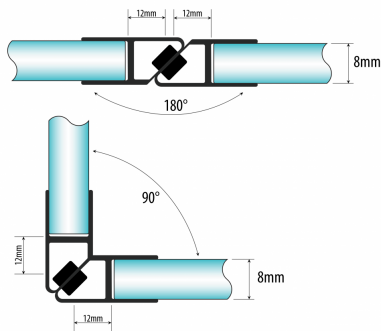

Set Of Magnetic Seals 8mm Glass For 90 or 180 Degree ( Model: JPG08.90.180 )

- Shower door magnetic seals for frameless glass to close more tightly.
- Made of co-extruded material with soft magnetic receiver.
- Suitable for 8mm thick glass.
- To create a 90° or 180° angle with glass.
- Shower door magnetic seals supplied in 2200mm lengths.

Attributes:

**Product Code:** JPG08.90.180

**Unit Of Sale:** Set Of 2