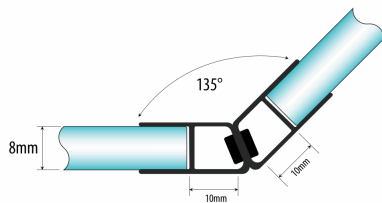

Set Of Magnetic Seals 8mm Glass For 135 Degree Doors (Model: JPG08.135)

- Magnetic shower door seals for frameless glass to close more tightly.
- Made of co-extruded material with soft magnetic receiver.
- Suitable for 8mm thick glass.
- Magnetic shower door seals used to create a 135° angle with glass.
- Supplied in 2200mm lengths.

Attributes:

Product Code: JPG08.135

Unit Of Sale: Set Of 2