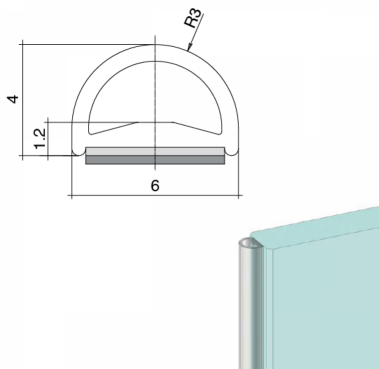

Glass Bumper - Self Adhesive Door Seal - 12 Metres ( Model: JP.GLASSBUMP.12 )

- Glass Bumper - Self Adhesive Door Seal - 12 Metres

Attributes:

**Product Code:** JP.GLASSBUMP.12

**Unit Of Sale:** 12 Mtrs