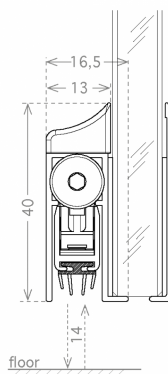

Side Mounted Glass Door Drop Down Seal - 930mm - SS Finish (Model: G.OF.DDS.GS.930.SS)

- Graduated scissor action - seal drops on hinge side before lock side.
- 14mm maximum drop.
- 6060 T6 aluminium alloy profiles.
- Activation kit and closing plug included.
- To be fixed in place using a high-strength double-sided adhesive tape.
- Can be trimmed up to 150 mm on the opposite side to the plunger.
- Supplied in a stainless steel finish.
- Also available in a black anodised or silver anodised finish.