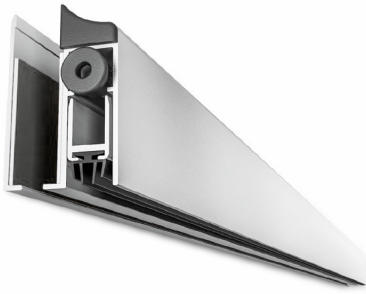

Side Mounted Glass Door Drop Down Seal - 930mm - SS Finish (Model: G.OF.DDS.GS.930.SS)

- Graduated scissor action - seal drops on hinge side before lock side.
- 14mm maximum drop.
- 6060 T6 aluminium alloy profiles.
- Activation kit and closing plug included.
- To be fixed in place using a high-strength double-sided adhesive tape.
- Can be trimmed up to 150 mm on the opposite side to the plunger.
- Supplied in a stainless steel finish.
- Also available in a black anodised or silver anodised finish.

Attributes:

Product Code: G.OF.DDS.GS.930.SS

Unit Of Sale: Each