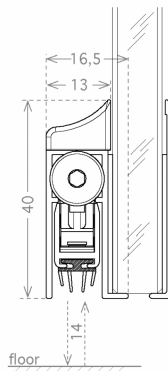

Side Mounted Glass Door Drop Down Seal - 930mm - Black (Model: G.OF.DDS.GS.930.BL)

- Graduated scissor action - seal drops on hinge side before lock side.
- 14mm maximum drop.
- 6060 T6 aluminium alloy profiles.
- Activation kit and closing plug included.
- To be fixed in place using a high-strength double-sided adhesive tape.
- Can be trimmed up to 150 mm on the opposite side to the plunger.
- Supplied in a black anodised finish.
- Also available in a stainless steel or silver anodised finish.