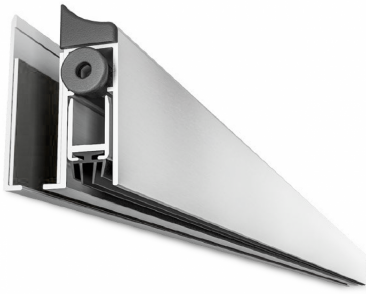

Side Mounted Glass Door Drop Down Seal - 930mm - Black (Model: G.OF.DDS.GS.930.BL)

- Graduated scissor action - seal drops on hinge side before lock side.
- 14mm maximum drop.
- 6060 T6 aluminium alloy profiles.
- Activation kit and closing plug included.
- To be fixed in place using a high-strength double-sided adhesive tape.
- Can be trimmed up to 150 mm on the opposite side to the plunger.
- Supplied in a black anodised finish.
- Also available in a stainless steel or silver anodised finish.

Attributes:

Product Code: G.OF.DDS.GS.930.BL

Unit Of Sale: Each