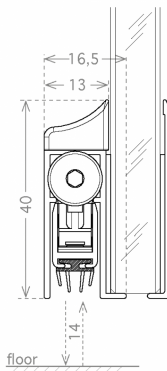

Side Mounted Glass Door Drop Down Seal - 930mm - Anodised (Model: G.OF.DDS.GS.930.AN)

- Graduated scissor action - seal drops on hinge side before lock side.
- 14mm maximum drop.
- 6060 T6 aluminium alloy profiles.
- Activation kit and closing plug included.
- To be fixed in place using a high-strength double-sided adhesive tape.
- Can be trimmed up to 150 mm on the opposite side to the plunger.
- Supplied in a silver anodised finish.
- Also available in a stainless steel or black anodised finish.