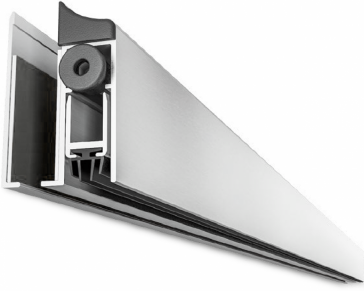

Side Mounted Glass Door Drop Down Seal - 930mm - Anodised (Model: G.OF.DDS.GS.930.AN)

- Graduated scissor action - seal drops on hinge side before lock side.
- 14mm maximum drop.
- 6060 T6 aluminium alloy profiles.
- Activation kit and closing plug included.
- To be fixed in place using a high-strength double-sided adhesive tape.
- Can be trimmed up to 150 mm on the opposite side to the plunger.
- Supplied in a silver anodised finish.
- Also available in a stainless steel or black anodised finish.

Attributes:

Product Code: G.OF.DDS.GS.930.AN

Unit Of Sale: Each