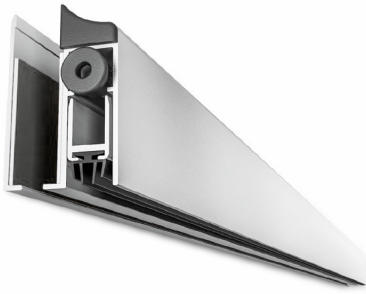

Side Mounted Glass Door Drop Down Seal - 1130mm - SS Finish (Model: G.OF.DDS.GS.1130.SS)

- Graduated scissor action - seal drops on hinge side before lock side.
- 14mm maximum drop.
- 6060 T6 aluminium alloy profiles.
- Activation kit and closing plug included.
- To be fixed in place using a high-strength double-sided adhesive tape.
- Can be trimmed up to 150 mm on the opposite side to the plunger.
- Supplied in a stainless steel finish.
- Also available in a black anodised or silver anodised finish.

Attributes:

Product Code: G.OF.DDS.GS.1130.SS

Unit Of Sale: Each