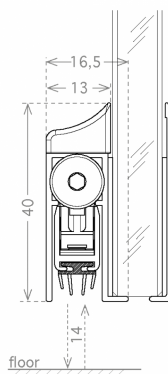

Side Mounted Glass Door Drop Down Seal - 1130mm - SS Finish (Model: G.OF.DDS.GS.1130.SS)

- Graduated scissor action - seal drops on hinge side before lock side.
- 14mm maximum drop.
- 6060 T6 aluminium alloy profiles.
- Activation kit and closing plug included.
- To be fixed in place using a high-strength double-sided adhesive tape.
- Can be trimmed up to 150 mm on the opposite side to the plunger.
- Supplied in a stainless steel finish.
- Also available in a black anodised or silver anodised finish.