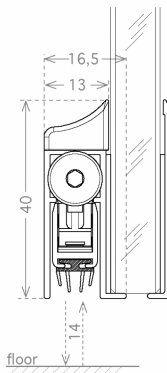

Side Mounted Glass Door Drop Down Seal - 1130mm - Black ( Model: G.OF.DDS.GS.1130.BL )

- Graduated scissor action - seal drops on hinge side before lock side.
- 14mm maximum drop.
- 6060 T6 aluminium alloy profiles.
- Activation kit and closing plug included.
- To be fixed in place using a high-strength double-sided adhesive tape.
- Can be trimmed up to 150 mm on the opposite side to the plunger.
- Supplied in a black anodised finish.
- Also available in a stainless steel or silver anodised finish.