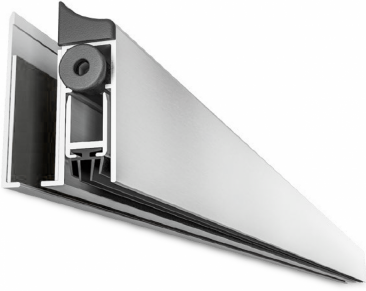

Side Mounted Glass Door Drop Down Seal - 1130mm - Black ( Model: G.OF.DDS.GS.1130.BL )

- Graduated scissor action - seal drops on hinge side before lock side.
- 14mm maximum drop.
- 6060 T6 aluminium alloy profiles.
- Activation kit and closing plug included.
- To be fixed in place using a high-strength double-sided adhesive tape.
- Can be trimmed up to 150 mm on the opposite side to the plunger.
- Supplied in a black anodised finish.
- Also available in a stainless steel or silver anodised finish.

Attributes:

**Product Code:** G.OF.DDS.GS.1130.BL

**Unit Of Sale:** Each