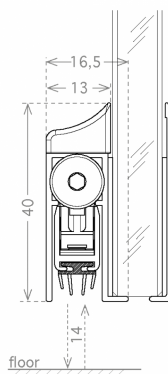

Side Mounted Glass Door Drop Down Seal - 1130mm - Anodised (Model: G.OF.DDS.GS.1130.AN)

- Graduated scissor action - seal drops on hinge side before lock side.
- 14mm maximum drop.
- 6060 T6 aluminium alloy profiles.
- Activation kit and closing plug included.
- To be fixed in place using a high-strength double-sided adhesive tape.
- Can be trimmed up to 150 mm on the opposite side to the plunger.
- Supplied in a silver anodised finish.
- Also available in a stainless steel or black anodised finish.