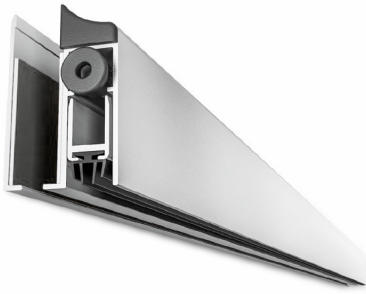

Side Mounted Glass Door Drop Down Seal - 1130mm - Anodised (Model: G.OF.DDS.GS.1130.AN)

- Graduated scissor action - seal drops on hinge side before lock side.
- 14mm maximum drop.
- 6060 T6 aluminium alloy profiles.
- Activation kit and closing plug included.
- To be fixed in place using a high-strength double-sided adhesive tape.
- Can be trimmed up to 150 mm on the opposite side to the plunger.
- Supplied in a silver anodised finish.
- Also available in a stainless steel or black anodised finish.

Attributes:

Product Code: G.OF.DDS.GS.1130.AN

Unit Of Sale: Each