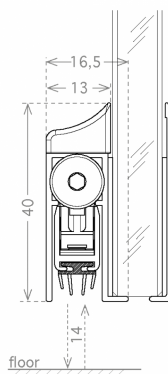

Side Mounted Glass Door Drop Down Seal - 1030mm - SS Finish (Model: G.OF.DDS.GS.1030.SS)

- Graduated scissor action - seal drops on hinge side before lock side.
- 14mm maximum drop.
- 6060 T6 aluminium alloy profiles.
- Activation kit and closing plug included.
- To be fixed in place using a high-strength double-sided adhesive tape.
- Can be trimmed up to 150 mm on the opposite side to the plunger.
- Supplied in a stainless steel finish.
- Also available in a black anodised or silver anodised finish.