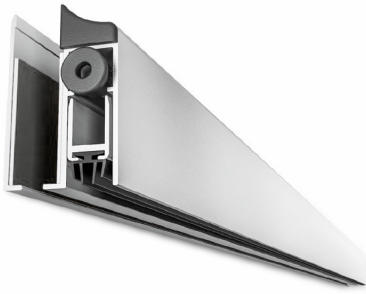

Side Mounted Glass Door Drop Down Seal - 1030mm - SS Finish (Model: G.OF.DDS.GS.1030.SS)

- Graduated scissor action - seal drops on hinge side before lock side.
- 14mm maximum drop.
- 6060 T6 aluminium alloy profiles.
- Activation kit and closing plug included.
- To be fixed in place using a high-strength double-sided adhesive tape.
- Can be trimmed up to 150 mm on the opposite side to the plunger.
- Supplied in a stainless steel finish.
- Also available in a black anodised or silver anodised finish.

Attributes:

Product Code: G.OF.DDS.GS.1030.SS

Unit Of Sale: Each