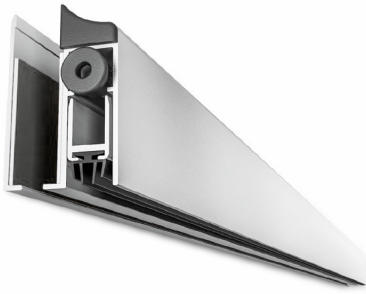

Side Mounted Glass Door Drop Down Seal - 1030mm - Black ( Model: G.OF.DDS.GS.1030.BL )

- Graduated scissor action - seal drops on hinge side before lock side.
- 14mm maximum drop.
- 6060 T6 aluminium alloy profiles.
- Activation kit and closing plug included.
- To be fixed in place using a high-strength double-sided adhesive tape.
- Can be trimmed up to 150 mm on the opposite side to the plunger.
- Supplied in a black anodised finish.
- Also available in a stainless steel or silver anodised finish.

Attributes:

**Product Code:** G.OF.DDS.GS.1030.BL

**Unit Of Sale:** Each