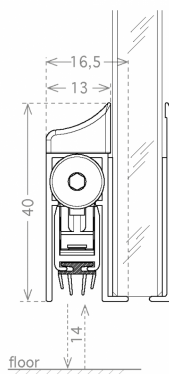

Side Mounted Glass Door Drop Down Seal - 1030mm - Black ( Model: G.OF.DDS.GS.1030.BL )

- Graduated scissor action - seal drops on hinge side before lock side.
- 14mm maximum drop.
- 6060 T6 aluminium alloy profiles.
- Activation kit and closing plug included.
- To be fixed in place using a high-strength double-sided adhesive tape.
- Can be trimmed up to 150 mm on the opposite side to the plunger.
- Supplied in a black anodised finish.
- Also available in a stainless steel or silver anodised finish.