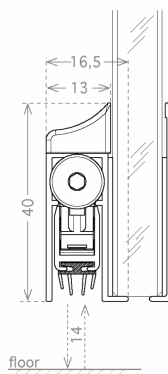

Side Mounted Glass Door Drop Down Seal - 1030mm - Anodised (Model: G.OF.DDS.GS.1030.AN)

- Graduated scissor action - seal drops on hinge side before lock side.
- 14mm maximum drop.
- 6060 T6 aluminium alloy profiles.
- Activation kit and closing plug included.
- To be fixed in place using a high-strength double-sided adhesive tape.
- Can be trimmed up to 150 mm on the opposite side to the plunger.
- Supplied in a silver anodised finish.
- Also available in a stainless steel or black anodised finish.