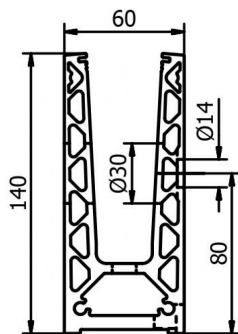

**On Level 6021 Side Mounted Kit For 17.5mm - 5 Metre ( Model: K.ON.10.6021.SIKIT.017 )**

- Only 60mm wide this profile can achieve a line load level of 1.5kN with the appropriate glass selection.

- Finished in a brushed stainless steel look as standard with other colours and finishes available on request.

- Kit contains 5 metres of the main surface mounted profile, 5 metres of a snap on cladding and the glass clamps and gaskets suitable for a 5 metre installation

- Free Installation Tools Available On Your First Order

- Endcaps, corners, joining pins, etc. sold separately

Attributes:

**Product Code:** K.ON.10.6021.SIKIT.017

**Unit Of Sale:** 5 Mtr