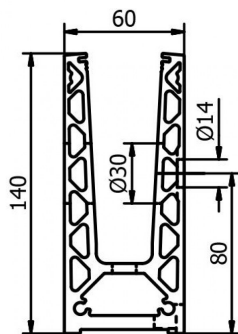

On Level 6021 Side Mounted Kit For 17.5mm - 5 Metre (Model: K.ON.10.6021.SIKIT.017)

- Only 60mm wide this profile can achieve a line load level of 1.5kN with the appropriate glass selection.

- Finished in a brushed stainless steel look as standard with other colours and finishes available on request.

- Kit contains 5 metres of the main surface mounted profile, 5 metres of a snap on cladding and the glass clamps and gaskets suitable for a 5 metre installation

- Free Installation Tools Available On Your First Order

- Endcaps, corners, joining pins, etc. sold separately

Attributes:

Product Code: K.ON.10.6021.SIKIT.017

Unit Of Sale: 5 Mtr