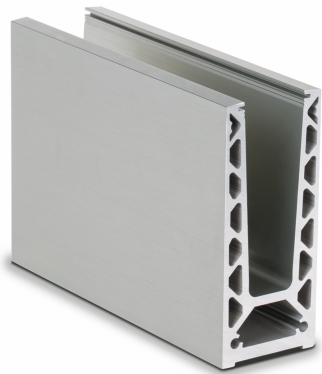

On Level 6020 Surface Mounted Kit For 17.5mm - 5 Metres (Model: K.ON.10.6020.SUKIT.017)

- Only 60mm wide this profile can achieve a line load level of 1.5kN with the appropriate glass selection.
- Extremely fast and easy installation. Can be fully installed from the balcony side avoiding the need for scaffolding or hoists
- Finished in a brushed stainless steel look as standard with other colours and finishes available on request.
- Kit contains 5 metres of the main surface mounted profile and the glass clamps and gaskets suitable for a 5 metre installation.
- Endcaps, corners, joining pins, etc. sold separately.

Attributes:

Product Code: K.ON.10.6020.SUKIT.017

Unit Of Sale: 5 Mtr