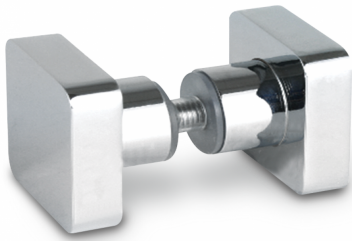

### 35mm x 25mm Square Shower Door Knob - Satin Chrome ( Model: JKB614SC )

- Square Shower Door Knob suitable for 6mm to 12mm thick glass.
- Supplied in Satin Chrome but the door knob is also available in [Polished Chrome](#).
- 35mm x 35mm Shower Door Knob with 25mm projection from glass for easy grip.
- 12mm drill hole required for the door knob to be fitted.

**Attributes:**

**Product Code:** JKB614SC

**Unit Of Sale:**