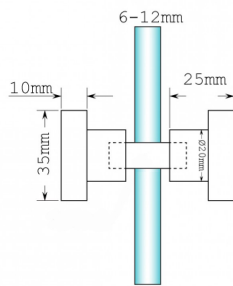

### 35mm x 25mm Square Shower Door Knob - Satin Chrome ( Model: JKB614SC )

- Square Shower Door Knob suitable for 6mm to 12mm thick glass.
- Supplied in Satin Chrome but the door knob is also available in [Polished Chrome](#).
- 35mm x 35mm Shower Door Knob with 25mm projection from glass for easy grip.
- 12mm drill hole required for the door knob to be fitted.