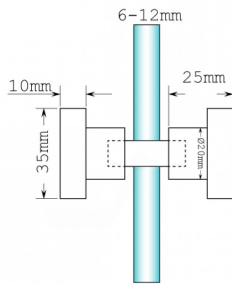

35mm x 25mm Square Shower Door Knob - Polished Chrome (Model: JKB614)

- Square Shower Door knob suitable for 6mm to 12mm thick glass.
- Door Knob supplied in Polished Chrome but also available in [Satin Chrome](#).
- 35mm x 35mm Shower Door Knob with 25mm projection from glass for easy grip.
- 12mm drill hole required for the square shower door knob to be fitted.

Attributes:

Product Code: JKB614

Unit Of Sale: