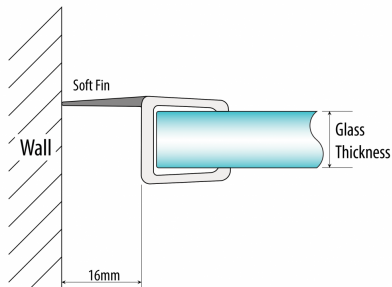

H Jamb Seal - 12mm Glass - 16mm Soft Fin (Model: JP12HJS.16)

- For use on 180 degree inline glass-to-glass shower door installations.
- H Jamb shower door seal is suitable for 12mm thick glass.
- Snaps onto the fixed panel with the lip on the strike side.
- 16mm Soft vinyl fin helps cushion the shower door closure and reduce noise.
- Colour: Translucent.

Attributes:

Product Code: JP12HJS.16

Unit Of Sale: 2.2 Mtr