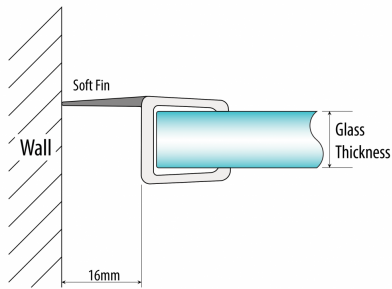

### H Jamb Seal - 8mm Glass - 16mm Soft Fin ( Model: JP08HJS-16 )

- H Jamb shower door seal is for use on 180 degree inline glass-to-glass installations.
- Suitable for 8mm thick glass.
- H Jamb shower door seal snaps onto the fixed panel with the lip on the strike side.
- 16mm Soft vinyl fin helps cushion shower door closure and reduce noise.
- Colour: Translucent.

#### Attributes:

**Product Code:** JP08HJS-16

**Unit Of Sale:** 2.2 Mtr