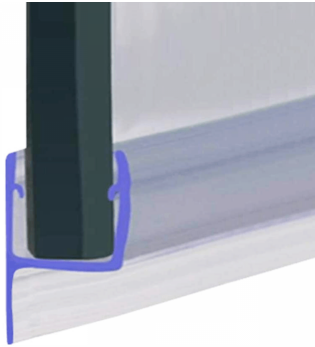

### H Jamb Seal - 8mm Glass - 16mm Soft Fin ( Model: JP08HJS-16 )

- H Jamb shower door seal is for use on 180 degree inline glass-to-glass installations.
- Suitable for 8mm thick glass.
- H Jamb shower door seal snaps onto the fixed panel with the lip on the strike side.
- 16mm Soft vinyl fin helps cushion shower door closure and reduce noise.
- Colour: Translucent.

#### Attributes:

**Product Code:** JP08HJS-16

**Unit Of Sale:** 2.2 Mtr