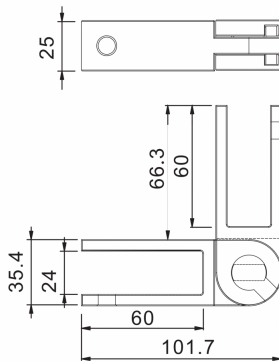

Adjustable SS Glass To Glass Panel Support 20-21.52mm Glass ( Model: K.PS.ADJ.20.21.S )

- A slimmer, frameless panel support system.
- The adjustment can be from 90° To 180°.
- Slide, rotate, no screw assembly.
- To suit 20mm to 21.52mm glass.
- Supplied with rubbers.
- Duplex 2205 (ultra marine stainless).
- All products are available in satin finish.

Attributes:

**Product Code:** K.PS.ADJ.20.21.S

**Unit Of Sale:** Each