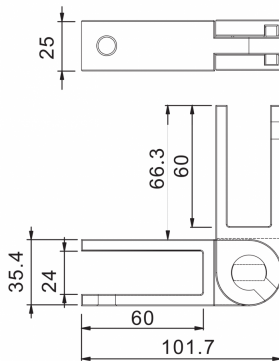

Adjustable SS Glass To Glass Panel Support 20-21.52mm Glass (Model: K.PS.ADJ.20.21.S)

- A slimmer, frameless panel support system.
- The adjustment can be from 90° To 180°.
- Slide, rotate, no screw assembly.
- To suit 20mm to 21.52mm glass.
- Supplied with rubbers.
- Duplex 2205 (ultra marine stainless).
- All products are available in satin finish.

Attributes:

Product Code: K.PS.ADJ.20.21.S

Unit Of Sale: Each