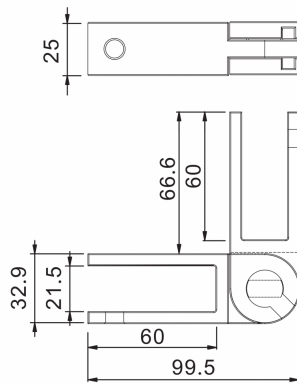

Adjustable SS Glass To Glass Panel Support 16.76-19mm Glass ( Model: K.PS.ADJ.16.19.S )

- A slimmer, frameless panel support system.
- The adjustment can be from 90° To 180°.
- Slide, rotate, no screw assembly.
- To suit 16.76mm to 19mm glass.
- Supplied with rubbers.
- Duplex 2205 (ultra marine stainless).
- All products are available in satin finish.

Attributes:

**Product Code:** K.PS.ADJ.16.19.S

**Unit Of Sale:** Each