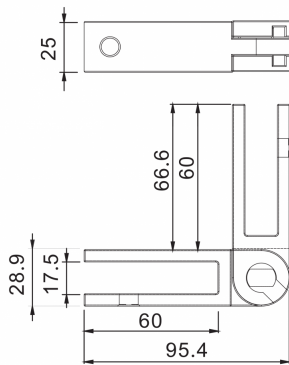

Adjustable SS Glass To Glass Panel Support 13.52-15mm Glass (Model: K.PS.ADJ.13.15.S)

- A slimmer, frameless panel support system.
- The adjustment can be from 90° To 180°.
- Slide, rotate, no screw assembly.
- To suit 13.52mm to 15mm glass.
- Supplied with rubbers.
- Duplex 2205 (ultra marine stainless).
- All products are available in satin finish.

Attributes:

Product Code: K.PS.ADJ.13.15.S

Unit Of Sale: Each