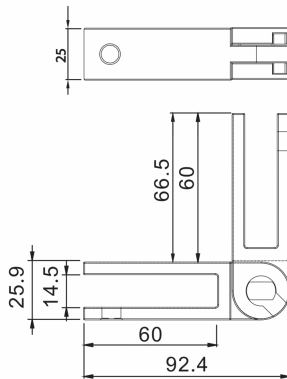

Adjustable SS Glass To Glass Panel Support 10-12mm Glass (Model: K.PS.ADJ.10.12.S)

- A slimmer, frameless panel support system.
- The adjustment can be from 90° To 180°.
- Slide, rotate, no screw assembly.
- To suit 10mm to 12mm glass.
- Supplied with rubbers.
- Duplex 2205 (ultra marine stainless).
- All products are available in satin finish.

Attributes:

Product Code: K.PS.ADJ.10.12.S

Unit Of Sale: Each