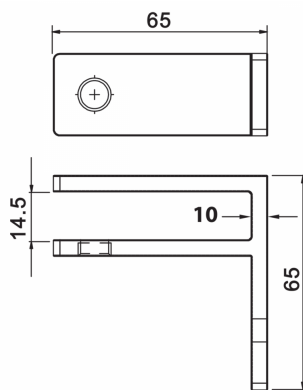

Wall To Glass SS Panel Support 10-12.76mm Glass (Model: K.PS.90W.10.12.S)

- A slimmer, frameless panel support system.
- To suit 10mm to 12mm glass.
- Duplex 2205 (ultra marine stainless).
- All products are available in satin finish.
- Supplied with rubbers.

Attributes:

Product Code: K.PS.90W.10.12.S

Unit Of Sale: Each