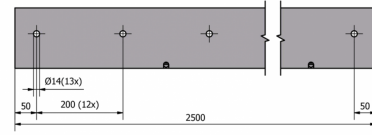

On Level 6021 Side Mounted Balustrade Profile (Model: K.ON.10.6021.002.12)

- Only 60mm wide this profile can achieve a line load level of 1.5kN with the appropriate glass selection.
- Finished in a brushed stainless steel look as standard with other colours and finishes available on request.

Attributes:

Product Code: K.ON.10.6021.002.12

Unit Of Sale: 2.5 Mtr

	MODEL	TL6021
	MOUNTING	1.0 kN Side Mount
	APPLICATION	Private, commercial and public areas
	GLASS THICKNESS	12 - 21,52 mm
	COLOR LINE	✓
	WATER DRAINAGE	✓
	COVER STRIP	✓
AVAILABLE IN 3.0 kN	✗	
MOUNTING DISTANCE	400 mm 1.5 kN 600 mm 0.74 kN	