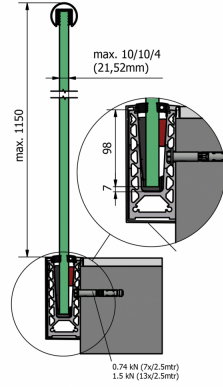

On Level 6021 Side Mounted Balustrade Profile (Model: K.ON.10.6021.002.12)

- Only 60mm wide this profile can achieve a line load level of 1.5kN with the appropriate glass selection.
- Finished in a brushed stainless steel look as standard with other colours and finishes available on request.

Attributes:

Product Code: K.ON.10.6021.002.12

Unit Of Sale: 2.5 Mtr

	MODEL	TL6021
	MOUNTING	1.0 kN Side Mount
	APPLICATION	Private, commercial and public areas
	GLASS THICKNESS	12 - 21,52 mm
	COLOR LINE	✓
	WATER DRAINAGE	✓
	COVER STRIP	✓
AVAILABLE IN 3.0 kN	✗	
MOUNTING DISTANCE	400 mm 1.5 kN 600 mm 0.74 kN	