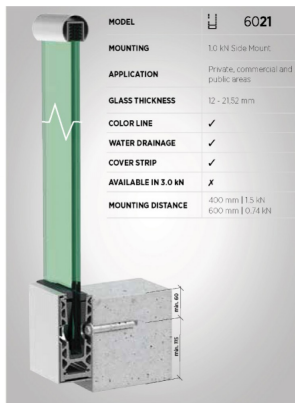

On Level 6021 Side Mounted Balustrade Profile (Model: K.ON.10.6021.002.12)

- Only 60mm wide this profile can achieve a line load level of 1.5kN with the appropriate glass selection.
- Finished in a brushed stainless steel look as standard with other colours and finishes available on request.

Attributes:

Product Code: K.ON.10.6021.002.12

Unit Of Sale: 2.5 Mtr

	MODEL	TL6021
	MOUNTING	1.0 kN Side Mount
	APPLICATION	Private, commercial and public areas
	GLASS THICKNESS	12 - 21,52 mm
	COLOR LINE	✓
	WATER DRAINAGE	✓
	COVER STRIP	✓
AVAILABLE IN 3.0 kN	✗	
MOUNTING DISTANCE	400 mm 1.5 kN 600 mm 0.74 kN	