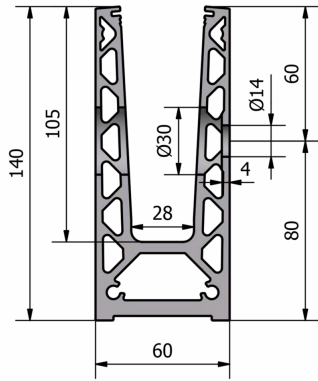

On Level 6021 Side Mounted Balustrade Profile (Model: K.ON.10.6021.002.12)

- Only 60mm wide this profile can achieve a line load level of 1.5kN with the appropriate glass selection.
- Finished in a brushed stainless steel look as standard with other colours and finishes available on request.

Attributes:

Product Code: K.ON.10.6021.002.12

Unit Of Sale: 2.5 Mtr

	MODEL	TL6021
	MOUNTING	1.0 kN Side Mount
	APPLICATION	Private, commercial and public areas
	GLASS THICKNESS	12 - 21,52 mm
	COLOR LINE	✓
	WATER DRAINAGE	✓
	COVER STRIP	✓
AVAILABLE IN 3.0 kN	✗	
MOUNTING DISTANCE	400 mm 1.5 kN 600 mm 0.74 kN	