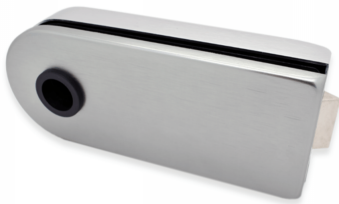

Lever Lock - Not Lockable - Brushed Stainless Effect (Model: KLL23SNK)

- Suitable for 8mm and 10mm thick glass.
- Prepared square hole for all lever handles with 8mm square spindle.
- For left hand or right hand open, lock body & night latch can be reversed easily by loosening screws only.
- Not suitable for use with Dynamik Door Profile

Attributes:

Product Code: KLL23SNK

Unit Of Sale: Each