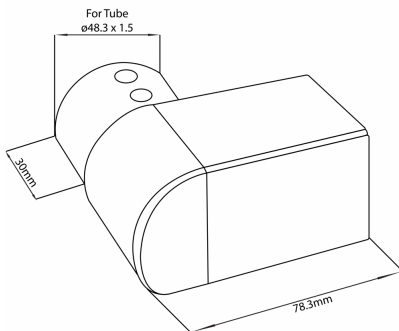

Juliette Balcony Bracket For Slotted Rail - Right (Model: KSS.6508.480.316)

- Available in a 320 grit brushed finish 316 grade stainless steel making this ideal for use outdoors in even the toughest environments.
- Manufactured to work with our standard 48.3mm slotted handrail system.
- These brackets allow you to easily install a minimalist, yet robust, balcony system on openings up to 1800mm wide.
- Suitable for numerous glass thicknesses, depending on the application and the same brackets can be mounted in a vertical arrangement, as well as the standard horizontal one, which would mean no handrail would be seen from inside the building.
- Used generally for large patio doors that open inwards or large inward opening windows where a fall hazard may arise.
- [Left Side Bracket also available.](#)