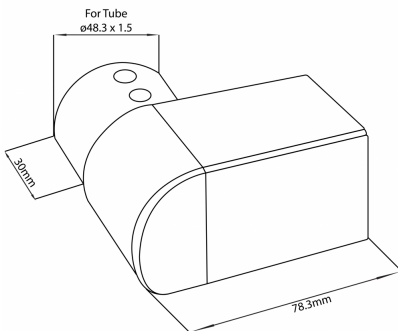

Juliette Balcony Bracket For Slotted Rail - Left (Model: KSS.6507.480.316)

- Available in a 320 grit brushed finish 316 grade stainless steel making this ideal for use outdoors in even the toughest environments.
- Manufactured to work with our standard 48.3mm slotted handrail system.
- These brackets allow you to easily install a minimalist, yet robust, balcony system on openings up to 1800mm wide.
- Suitable for numerous glass thicknesses, depending on the application and the same brackets can be mounted in a vertical arrangement, as well as the standard horizontal one, which would mean no handrail would be seen from inside the building.
- Used generally for large patio doors that open inwards or large inward opening windows where a fall hazard may arise.
- [Right Side Bracket also available.](#)