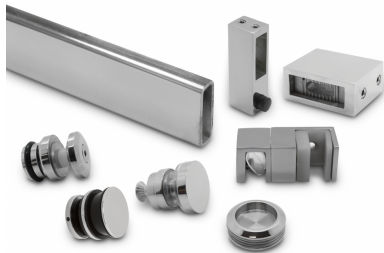

Cascade Wall to Wall Sliding Shower Door Kit - PSS (Model: J.CAS001)

- A high quality "wall to wall" polished stainless steel sliding shower door system.
- Suitable For 8mm to 10mm thick glass.
- Can be adapted to be mounted to a 90° fixed panel by adding J.CAS003.
- Maximum door weight should not exceed 40kg or a maximum width of 762mm.
- Available in polished & satin stainless steel as well as the contemporary matte black.

- Kit Includes: 1 x 2 Metre Stainless Steel Bar
- 2 x Door Stoppers
- 2 x Anti-Lift Fittings
- 2 x Fixed Panel Track Holders
- 1 x Door Guide 1 x Glass Door Pull
- 2 x Sliding Door Rollers

Attributes:

Product Code: J.CAS001