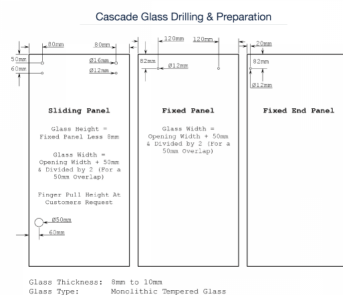

Cascade Wall to Wall Sliding Shower Door Kit - PSS (Model: J.CAS001)

- A high quality "wall to wall" polished stainless steel sliding shower door system.
- Suitable For 8mm to 10mm thick glass.
- Can be adapted to be mounted to a 90° fixed panel by adding J.CAS003.
- Maximum door weight should not exceed 40kg or a maximum width of 762mm.
- Available in polished & satin stainless steel as well as the contemporary matte black.

- Kit Includes: 1 x 2 Metre Stainless Steel Bar
- 2 x Door Stoppers
- 2 x Anti-Lift Fittings
- 2 x Fixed Panel Track Holders
- 1 x Door Guide 1 x Glass Door Pull
- 2 x Sliding Door Rollers

Attributes:

Product Code: J.CAS001