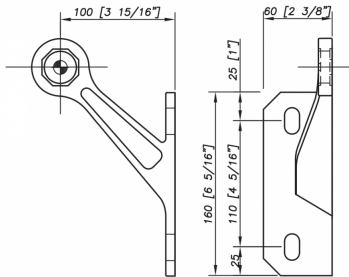

S3101 Evo Spider Bracket Series - 1 Arm - Right - AISI316 (Model: KSP.S3101.1R)

- This spider is the perfect match between design and quality.
- Thanks to a great stainless steel quality, the corrosion resistance is guaranteed.
- Suitable for facades, glass roofs, etc.

Attributes:

Product Code: KSP.S3101.1R

Unit Of Sale: Each