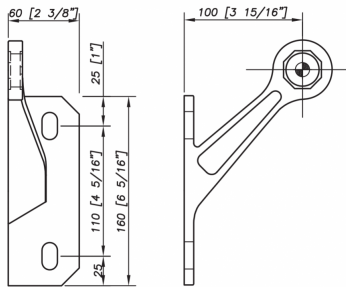

S3101 Evo Spider Bracket Series - 1 Arm - Left - AISI316 (Model: KSP.S3101.1L)

- This spider is the perfect match between design and quality.
- Thanks to a great stainless steel quality, the corrosion resistance is guaranteed.
- Suitable for facades, glass roofs, etc.

Attributes:

Product Code: KSP.S3101.1L

Unit Of Sale: Each