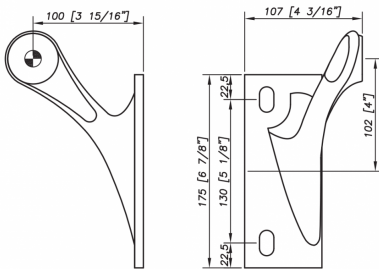

### S3100 Spider Bracket Series - 1 Arm - Right - AISI316 ( Model: KSP.S3100.1R )

- This spider is the perfect match between design and quality.
- Thanks to a great stainless steel quality, the corrosion resistance is guaranteed.
- Suitable for facades, glass roofs, etc.

#### Attributes:

**Product Code:** KSP.S3100.1R

**Unit Of Sale:** Each