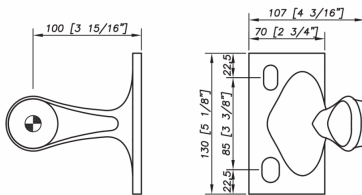

S3100 Spider Bracket Series - 1 Arm 180 Degree - AISI316 (Model: KSP.S3100.1.180)

- This spider is the perfect match between design and quality.
- Thanks to a great stainless steel quality, the corrosion resistance is guaranteed.
- Suitable for facades, glass roofs, etc.

Attributes:

Product Code: KSP.S3100.1.180

Unit Of Sale: Each