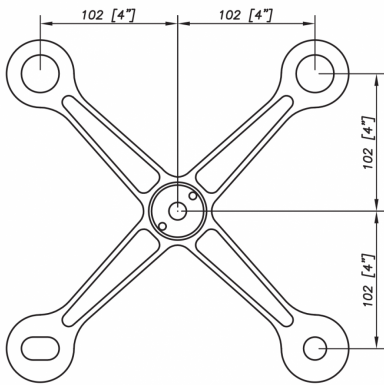

**S3001 Evo Spider Bracket Series -4 Arms - AISI316 ( Model: KSP.S3001.4 )**

- This spider is the perfect match between design and quality.
- Thanks to a great stainless steel quality, the corrosion resistance is guaranteed.
- Suitable for facades, glass roofs, etc.

**Attributes:**

**Product Code:** KSP.S3001.4

**Unit Of Sale:** Each