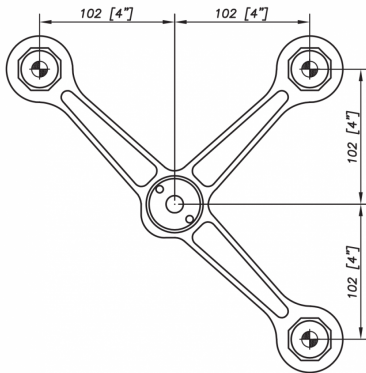

S3001 Evo Spider Bracket Series -3 Arms - AISI316 ( Model: KSP.S3001.3 )

- This spider is the perfect match between design and quality.
- Thanks to a great stainless steel quality, the corrosion resistance is guaranteed.
- Suitable for facades, glass roofs, etc.

Attributes:

**Product Code:** KSP.S3001.3

**Unit Of Sale:** Each