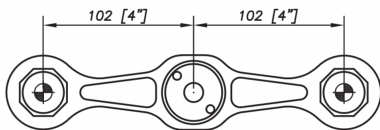

S3001 Evo Spider Bracket Series - 2 Arms 180 Degree - AISI31 (Model: KSP.S3001.2.180)

- This spider is the perfect match between design and quality.
- Thanks to a great stainless steel quality, the corrosion resistance is guaranteed.
- Suitable for facades, glass roofs, etc.

Attributes:

Product Code: KSP.S3001.2.180

Unit Of Sale: Each
