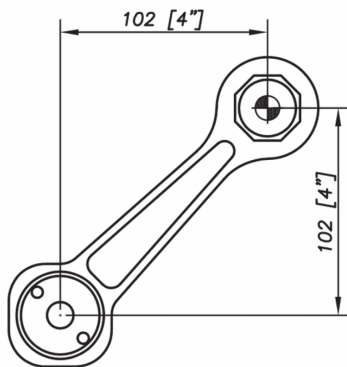

S3001 Evo Spider Bracket Series - 1 Arms 90 Degree - AISI316 ( Model: KSP.S3001.1.90 )

- This spider is the perfect match between design and quality.
- Thanks to a great stainless steel quality, the corrosion resistance is guaranteed.
- Suitable for facades, glass roofs, etc.

Attributes:

**Product Code:** KSP.S3001.1.90

**Unit Of Sale:** Each