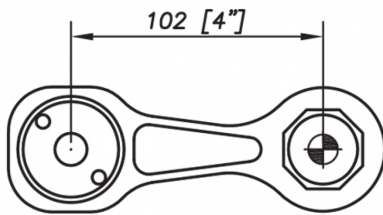

S3001 Evo Spider Bracket Series - 1 Arm 180 Degree - AISI316 ( Model: KSP.S3001.1.180 )

- This spider is the perfect match between design and quality.
- Thanks to a great stainless steel quality, the corrosion resistance is guaranteed.
- Suitable for facades, glass roofs, etc.

Attributes:

**Product Code:** KSP.S3001.1.180

**Unit Of Sale:** Each

---