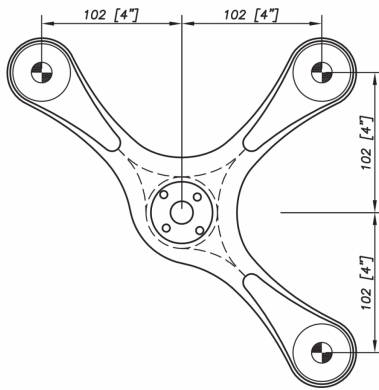

S3000 Spider Bracket Series -3 Arms - AISI316 (Model: KSP.S3000.3)

- This spider is the perfect match between design and quality.
- Thanks to a great stainless steel quality, the corrosion resistance is guaranteed.
- Suitable for facades, glass roofs, etc.

Attributes:

Product Code: KSP.S3000.3

Unit Of Sale: Each