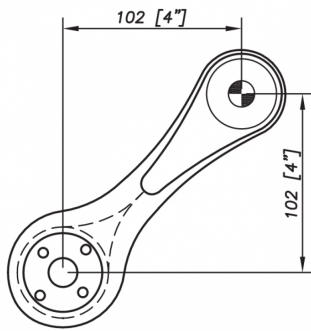

S3000 Spider Bracket Series - 1 Arms 90 Degree - AISI316 (Model: KSP.S3000.1.90)

- This spider is the perfect match between design and quality.
- Thanks to a great stainless steel quality, the corrosion resistance is guaranteed.
- Suitable for facades, glass roofs, etc.

Attributes:

Product Code: KSP.S3000.1.90

Unit Of Sale: Each