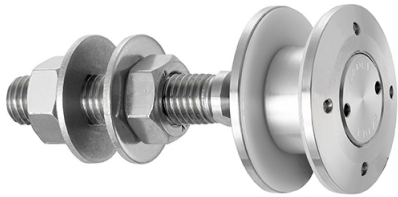

50mm Dia. Flat Head Articulated Bolt For 15 - 22mm Thick Gla (Model: KSP.R1106-1522-1465)

Attributes:

Product Code: KSP.R1106-1522-1465

Unit Of Sale: Each
