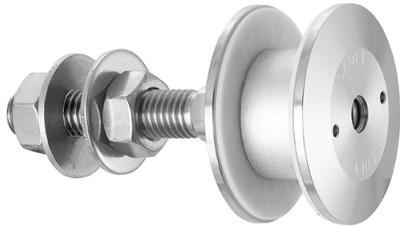

60mm Dia. Flat Head Articulated Bolt For 22 - 26mm Thick Gla (Model: KSP.R1038-2226-1465)

Attributes:

Product Code: KSP.R1038-2226-1465

Unit Of Sale: Each
