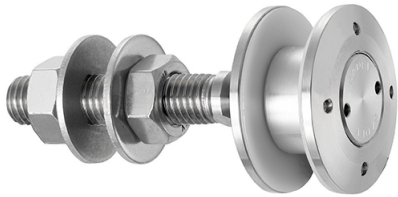

60mm Dia. Flat Head Articulated Bolt For 15 - 22mm Thick Gla ( Model: KSP.R1038-1522-1465 )

**Attributes:**

**Product Code:** KSP.R1038-1522-1465

**Unit Of Sale:** Each

---