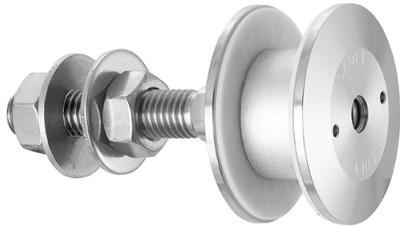

60mm Dia. Flat Head Articulated Bolt For 8 - 15mm Thick Glas ( Model: KSP.R1038-0815-1465 )

**Attributes:**

**Product Code:** KSP.R1038-0815-1465

**Unit Of Sale:** Each

---